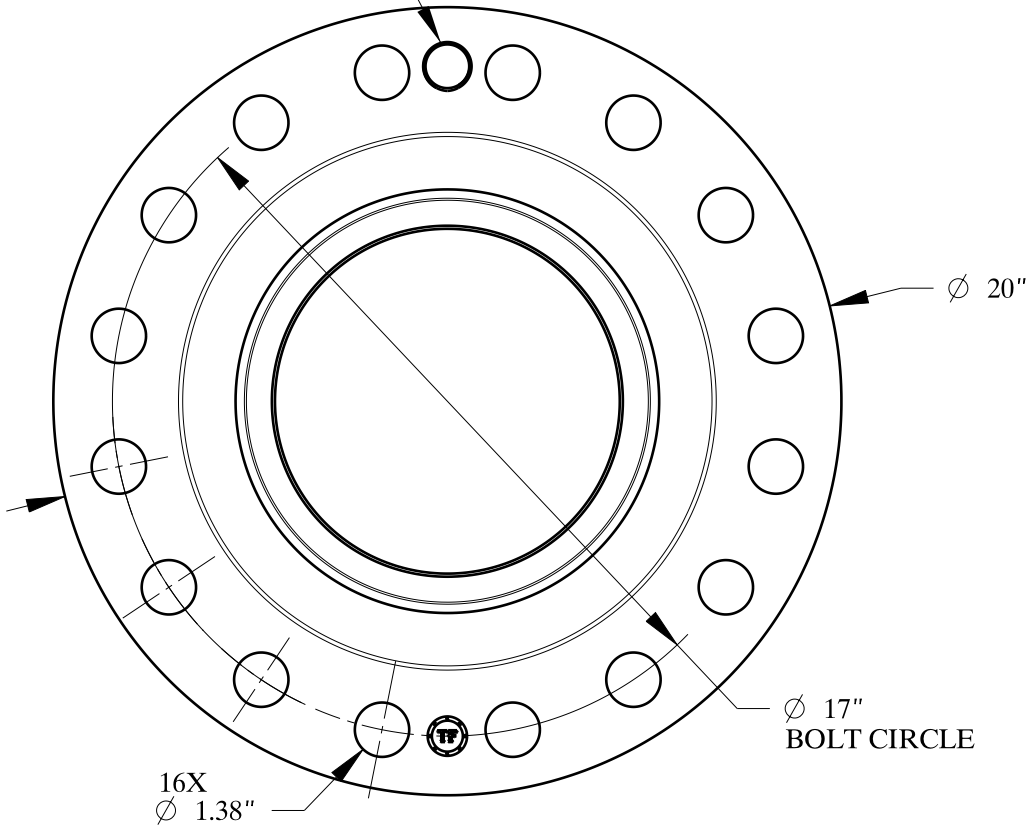

1 1/4-7 UNC  
FOR JACK BOLT

1/2-14 NPT

SIZE: 10" NOM. X SHC: XXH  
TYPE: 600-RF-WELD-NECK-ORIF-FLANGE

**Texas  
Flange**

PO Box 2889  
Pearland, TX 77588  
PH: 800-826-3801  
FAX: 281-484-8730  
www.texasflange.com