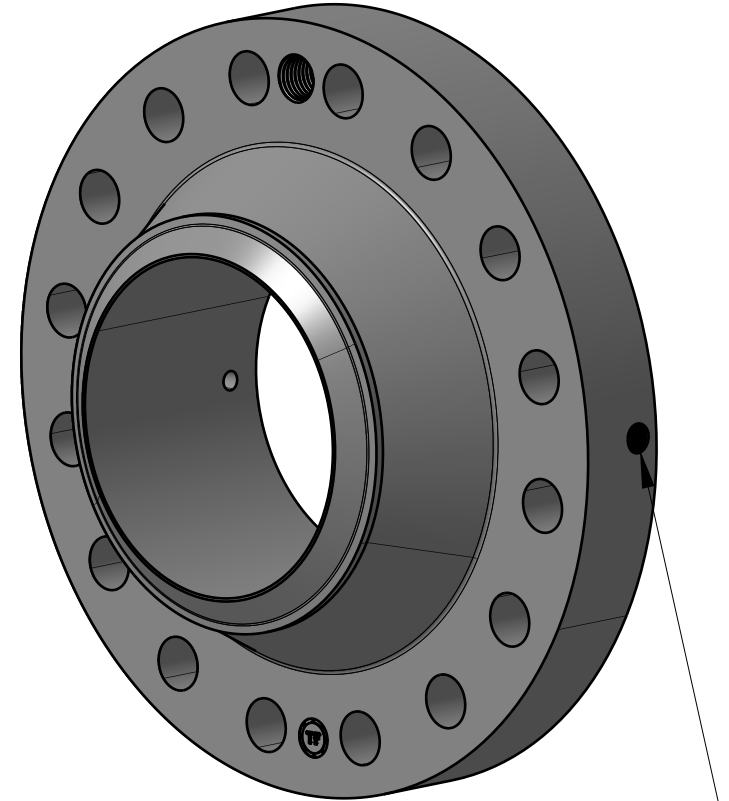

1 1/4-7 UNC  
FOR JACK BOLT

1/2-14 NPT

SIZE: 10" NOM. X SHC: XXH  
TYPE: 600-RF-WELD-NECK-ORIF-FLANGE

**Texas  
Flange**

PO Box 2889  
Pearland, TX 77588  
PH: 800-826-3801  
FAX: 281-484-8730  
www.texasflange.com