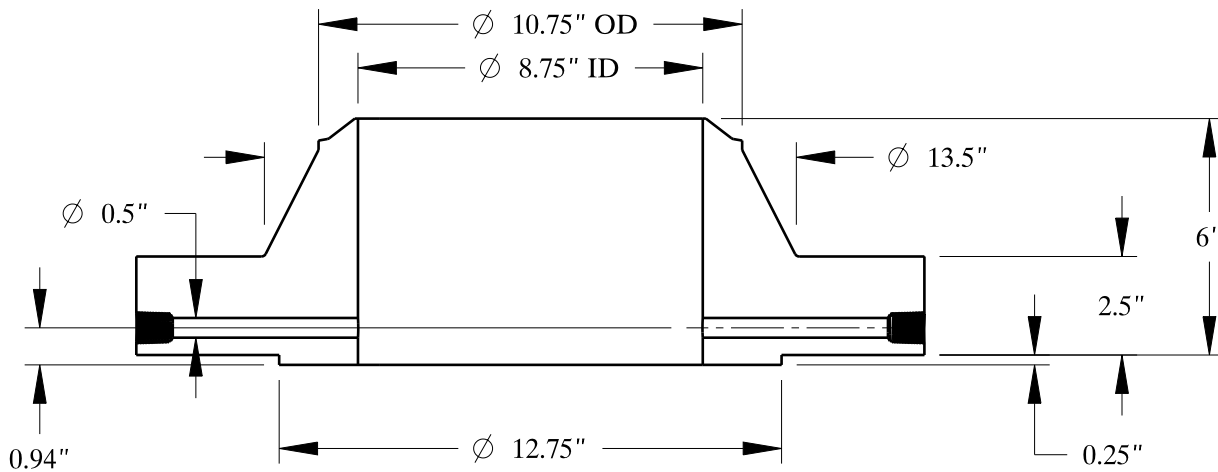

1 1/4-7 UNC  
FOR JACK BOLT

1/2-14 NPT

SIZE: 10" NOM. X SHC: XXH  
TYPE: 600-RF-WELD-NECK-ORIF-FLANGE

**Texas  
Flange**

PO Box 2889  
Pearland, TX 77588  
PH: 800-826-3801  
FAX: 281-484-8730  
www.texasflange.com