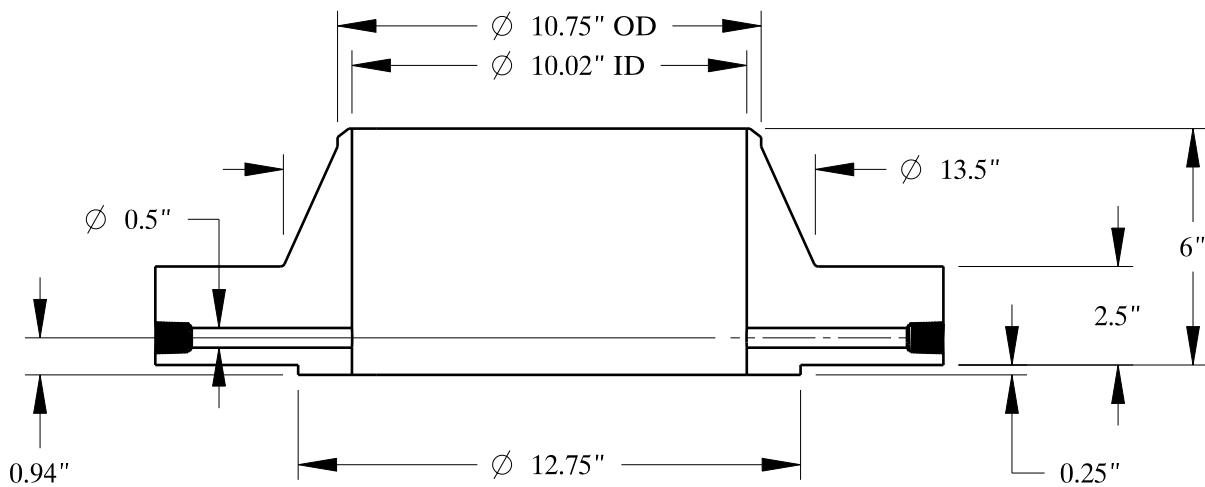

1 1/4-7 UNC
FOR JACK BOLT

1/2-14 NPT

SIZE: 10" NOM. X SHC: STD
TYPE: 600-RF-WELD-NECK-ORIF-FLANGE

**Texas
Flange**

PO Box 2889
Pearland, TX 77588
PH: 800-826-3801
FAX: 281-484-8730
www.texasflange.com