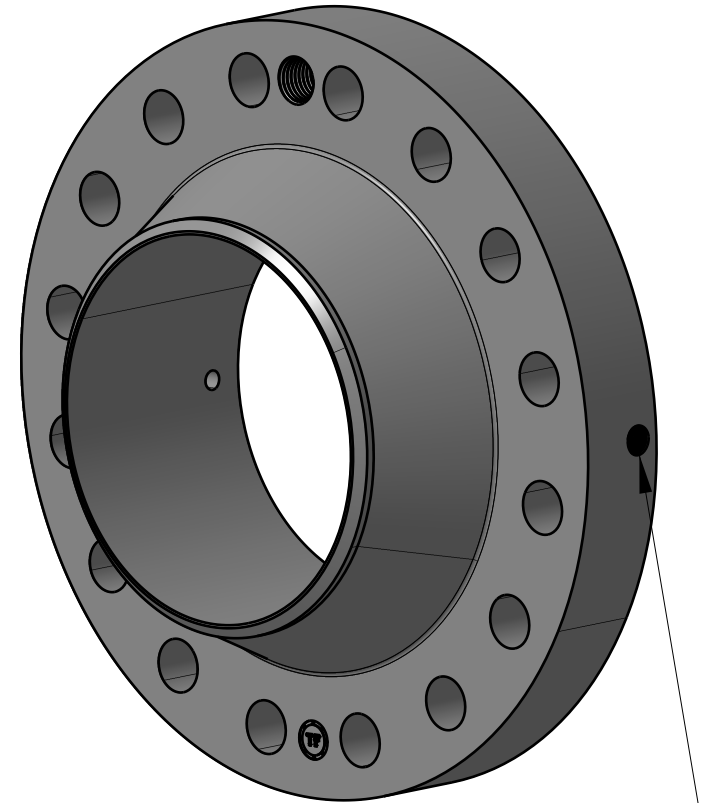

1 1/4-7 UNC
FOR JACK BOLT

1/2-14 NPT

SIZE: 10" NOM. X SHC: STD
TYPE: 600-RF-WELD-NECK-ORIF-FLANGE

**Texas
Flange**

PO Box 2889
Pearland, TX 77588
PH: 800-826-3801
FAX: 281-484-8730
www.texasflange.com