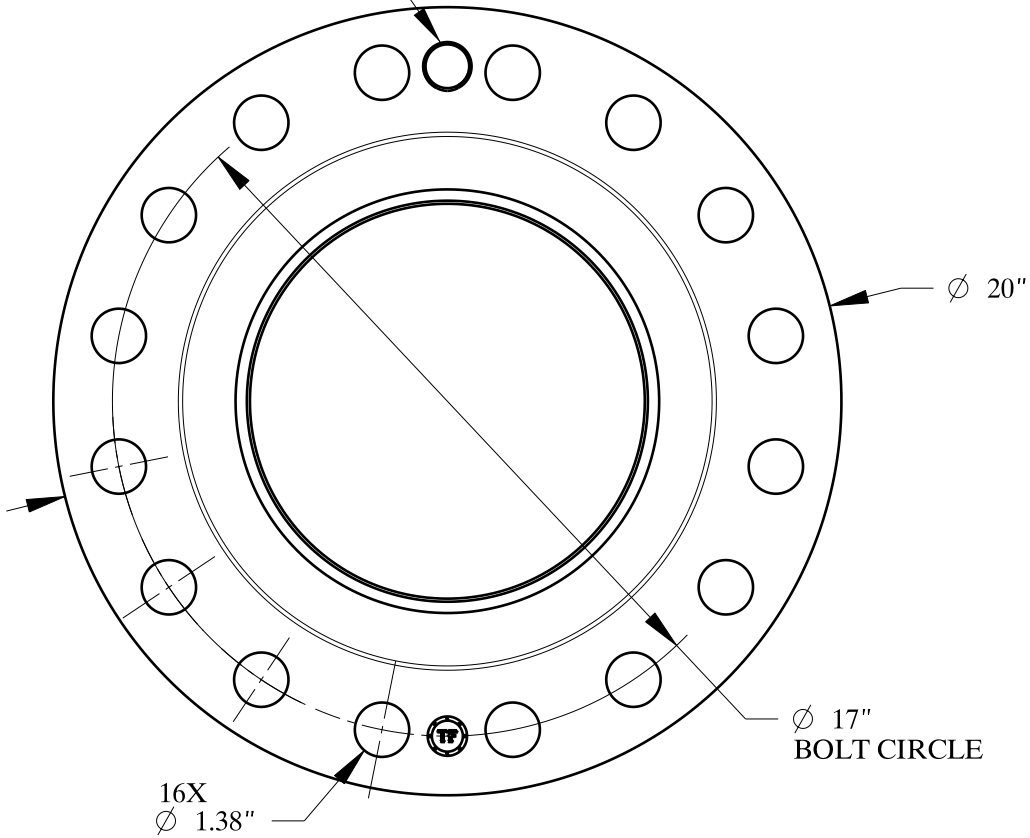

1 1/4-7 UNC
FOR JACK BOLT

1/2-14 NPT

SIZE: 10" NOM. X SHC: STD
TYPE: 600-RF-WELD-NECK-ORIF-FLANGE

**Texas
Flange**

PO Box 2889
Pearland, TX 77588
PH: 800-826-3801
FAX: 281-484-8730
www.texasflange.com