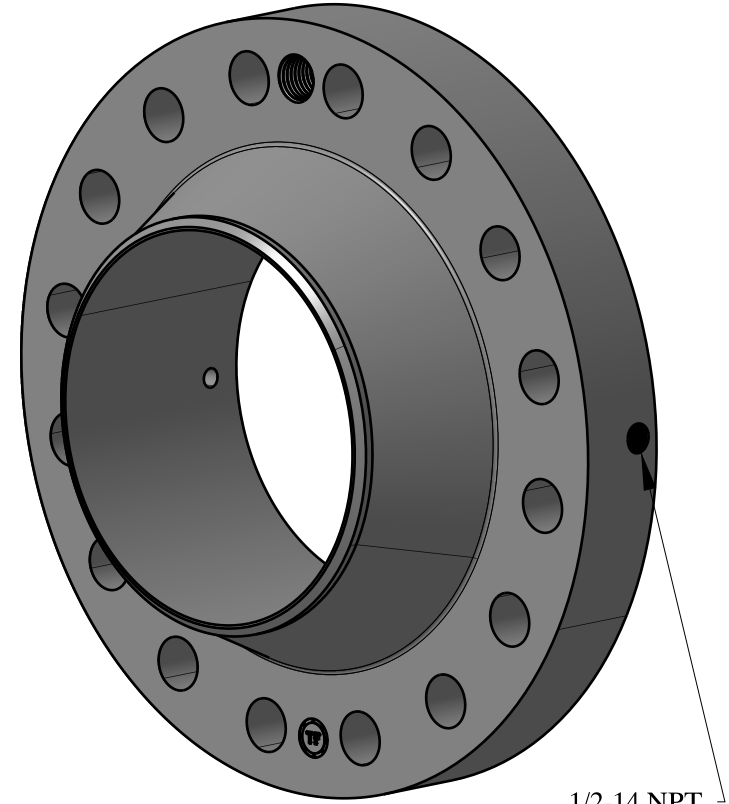

1 1/4-7 UNC
FOR JACK BOLT

1/2-14 NPT

SIZE: 10" NOM. X SHC: 30
TYPE: 600-RF-WELD-NECK-ORIF-FLANGE

**Texas
Flange**

PO Box 2889
Pearland, TX 77588
PH: 800-826-3801
FAX: 281-484-8730
www.texasflange.com