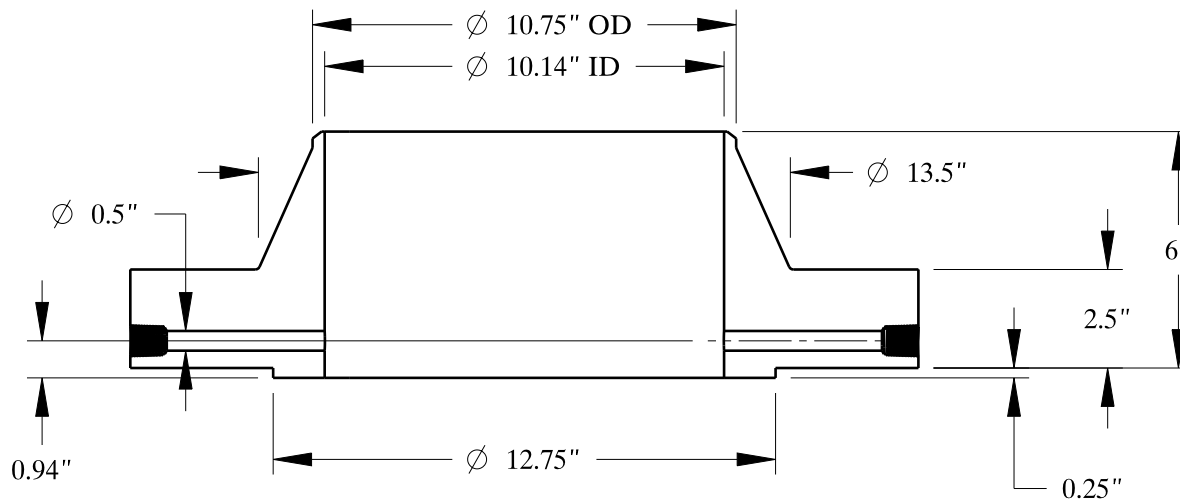

1 1/4-7 UNC
FOR JACK BOLT

1/2-14 NPT

SIZE: 10" NOM. X SHC: 30
TYPE: 600-RF-WELD-NECK-ORIF-FLANGE

**Texas
Flange**

PO Box 2889
Pearland, TX 77588
PH: 800-826-3801
FAX: 281-484-8730
www.texasflange.com