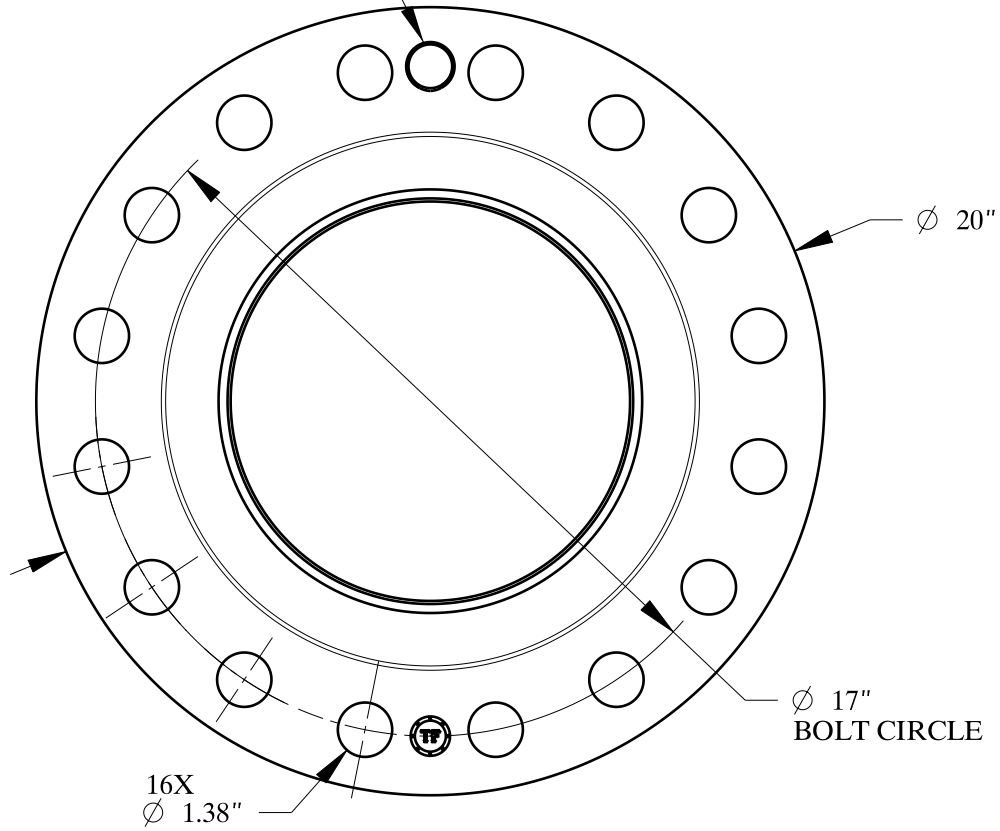

1 1/4-7 UNC
FOR JACK BOLT

1/2-14 NPT

SIZE: 10" NOM. X SHC: 30
TYPE: 600-RF-WELD-NECK-ORIF-FLANGE

**Texas
Flange**

PO Box 2889
Pearland, TX 77588
PH: 800-826-3801
FAX: 281-484-8730
www.texasflange.com