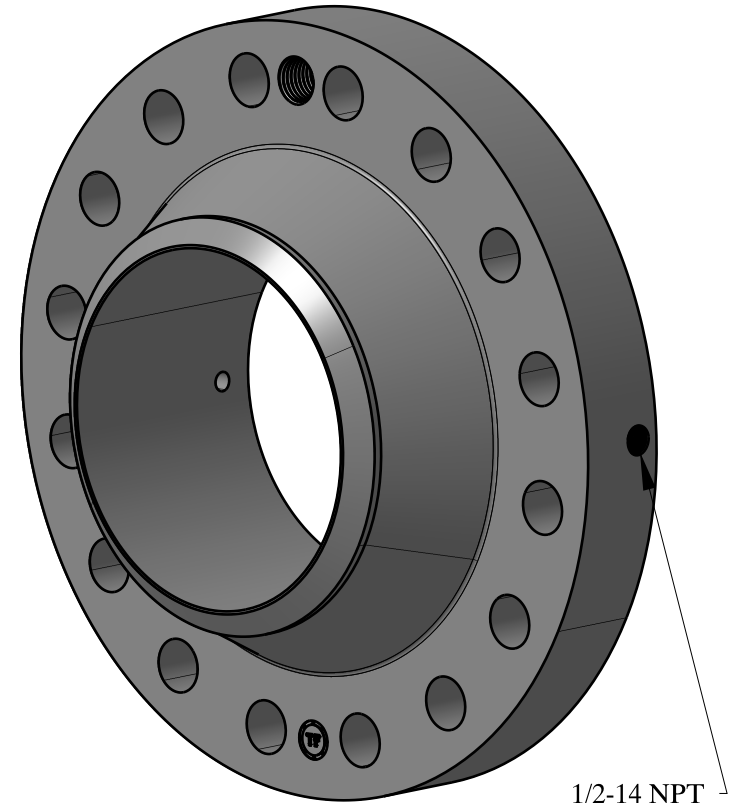

1 1/4-7 UNC
FOR JACK BOLT

1/2-14 NPT

SIZE: 10" NOM. X SHC: 100
TYPE: 600-RF-WELD-NECK-ORIF-FLANGE

**Texas
Flange**

PO Box 2889
Pearland, TX 77588
PH: 800-826-3801
FAX: 281-484-8730
www.texasflange.com