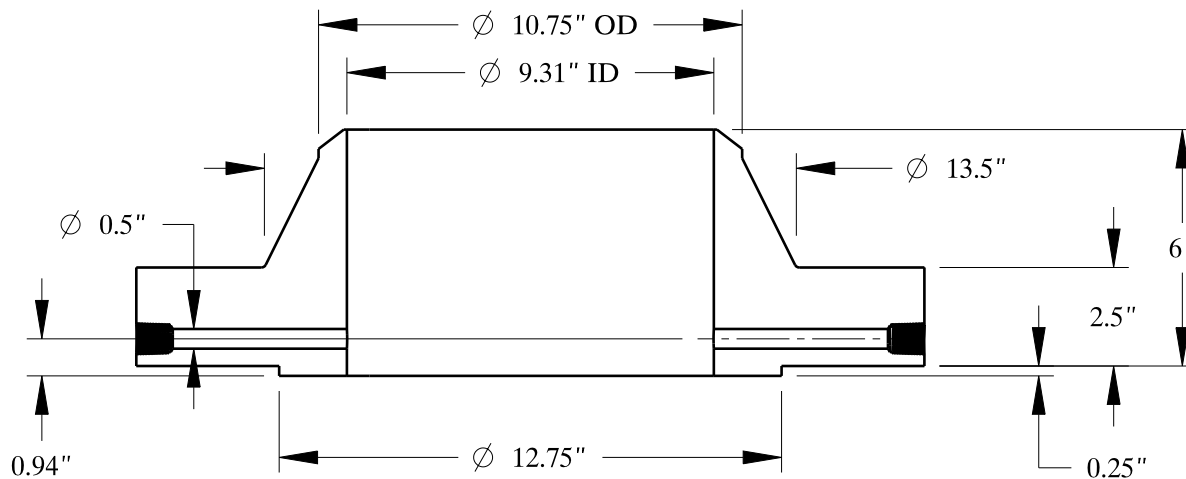

1 1/4-7 UNC
FOR JACK BOLT

1/2-14 NPT

SIZE: 10" NOM. X SHC: 100
TYPE: 600-RF-WELD-NECK-ORIF-FLANGE

**Texas
Flange**

PO Box 2889
Pearland, TX 77588
PH: 800-826-3801
FAX: 281-484-8730
www.texasflange.com