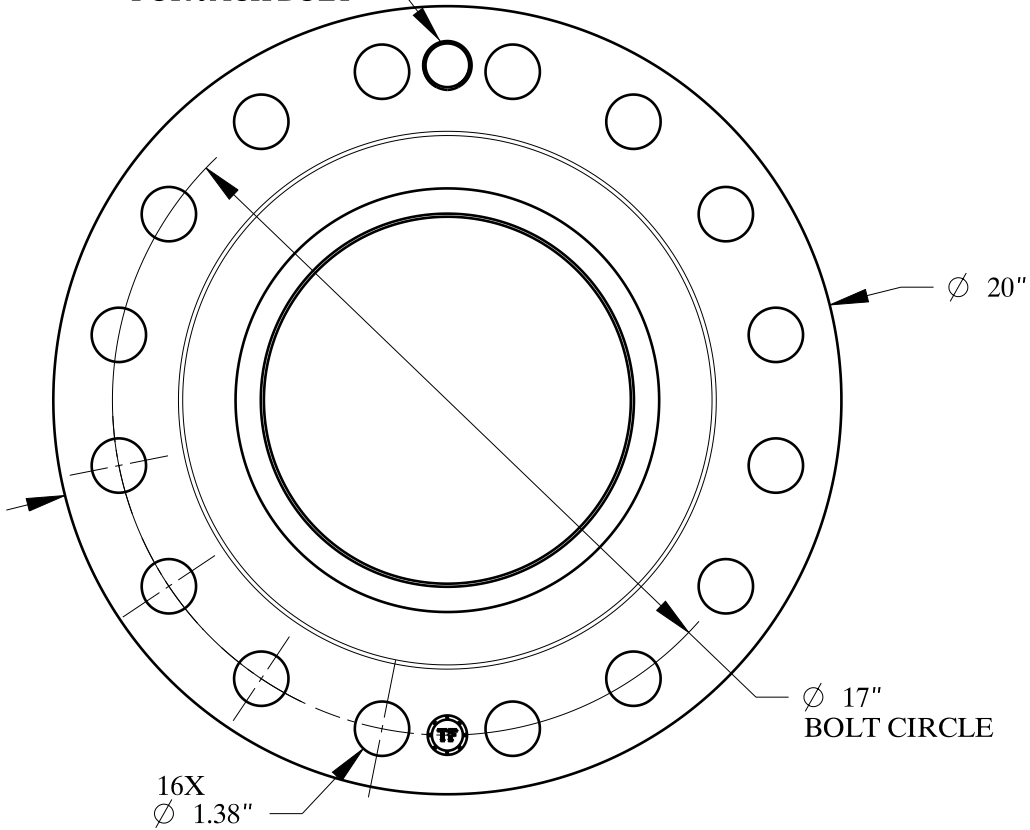

1 1/4-7 UNC
FOR JACK BOLT

1/2-14 NPT

SIZE: 10" NOM. X SHC: 100
TYPE: 600-RF-WELD-NECK-ORIF-FLANGE

**Texas
Flange**

PO Box 2889
Pearland, TX 77588
PH: 800-826-3801
FAX: 281-484-8730
www.texasflange.com