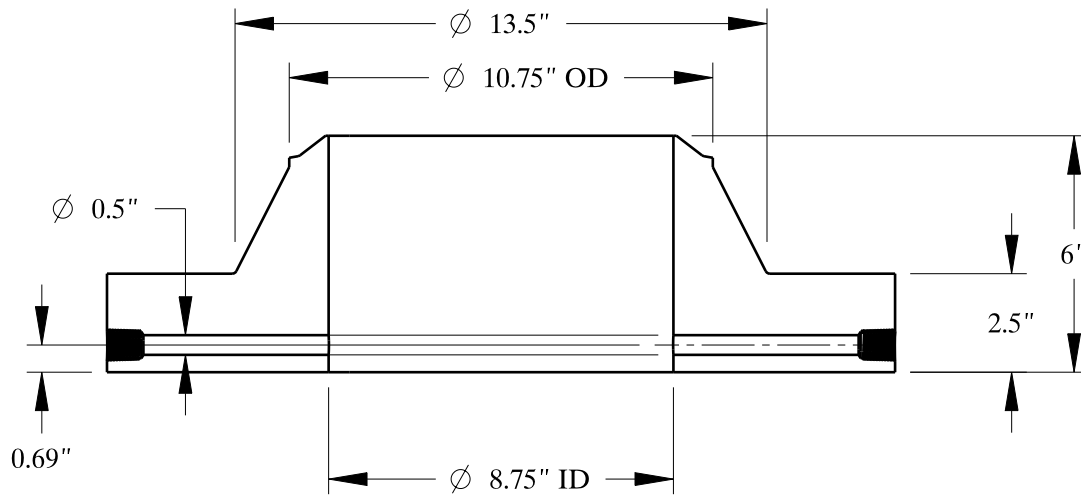

1 1/4-7 UNC  
FOR JACK BOLT

16X  
 $\phi 1.38"$

1/2-14 NPT

SIZE: 10" NOM. X SHC: XXH  
TYPE: 600-FF-WELD-NECK-ORIF-FLANGE

**Texas  
Flange**

PO Box 2889  
Pearland, TX 77588  
PH: 800-826-3801  
FAX: 281-484-8730  
www.texasflange.com