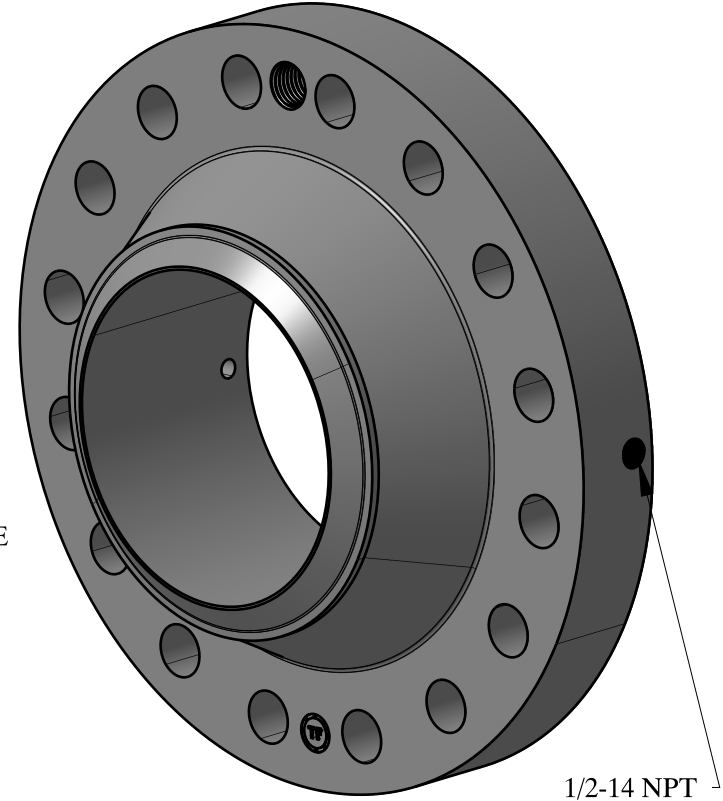

1 1/4-7 UNC  
FOR JACK BOLT

16X  
 $\phi 1.38"$

1/2-14 NPT

SIZE: 10" NOM. X SHC: XXH  
TYPE: 600-FF-WELD-NECK-ORIF-FLANGE

**Texas  
Flange**

PO Box 2889  
Pearland, TX 77588  
PH: 800-826-3801  
FAX: 281-484-8730  
www.texasflange.com