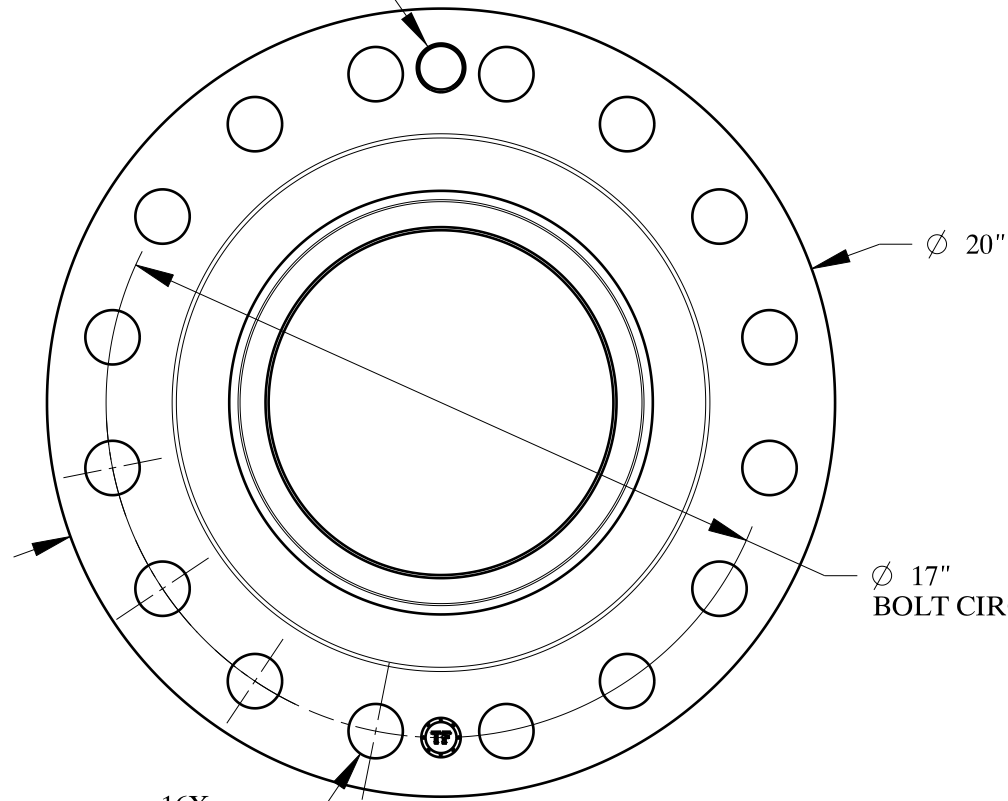

1 1/4-7 UNC  
FOR JACK BOLT

16X  
 $\phi 1.38"$

1/2-14 NPT

SIZE: 10" NOM. X SHC: XXH  
TYPE: 600-FF-WELD-NECK-ORIF-FLANGE

**Texas  
Flange**

PO Box 2889  
Pearland, TX 77588  
PH: 800-826-3801  
FAX: 281-484-8730  
www.texasflange.com