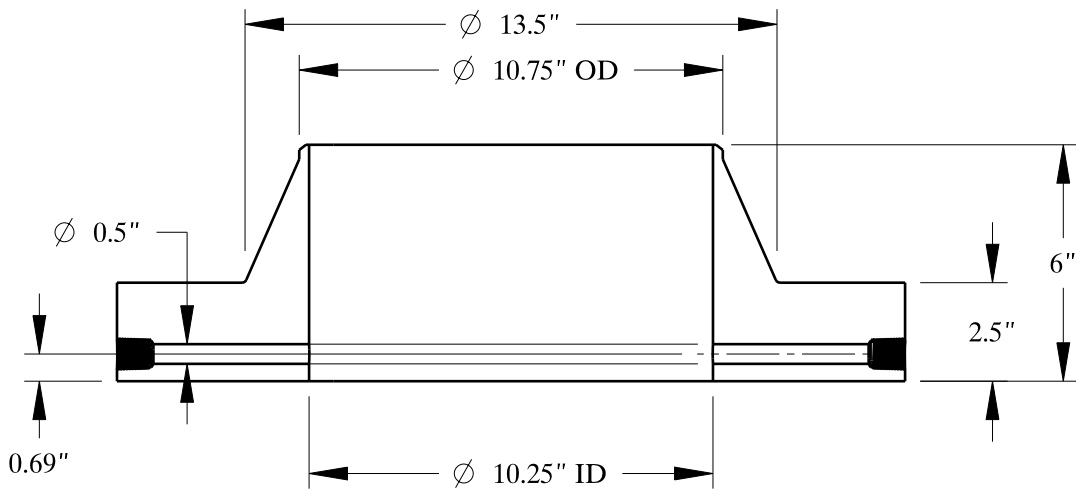

1 1/4-7 UNC
FOR JACK BOLT

1/2-14 NPT

SIZE: 10" NOM. X SHC: 20

TYPE: 600-FF-WELD-NECK-ORIF-FLANGE

**Texas
Flange**

PO Box 2889
Pearland, TX 77588
PH: 800-826-3801
FAX: 281-484-8730
www.texasflange.com