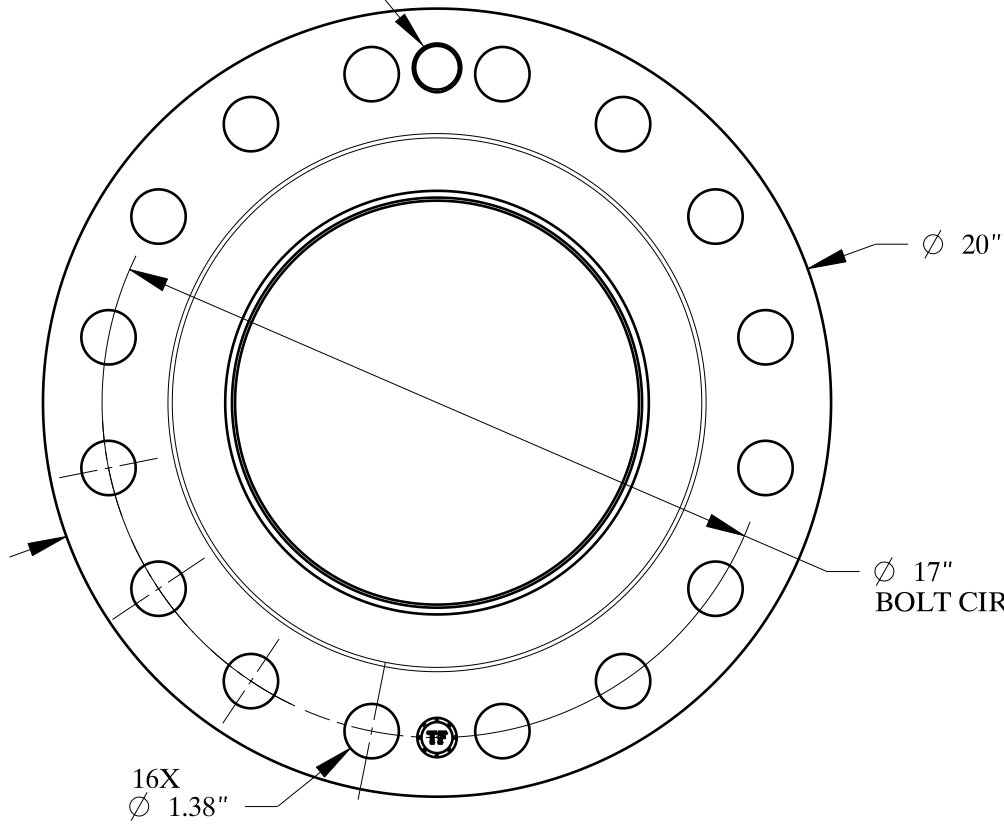

1 1/4-7 UNC
FOR JACK BOLT

1/2-14 NPT

SIZE: 10" NOM. X SHC: 20

TYPE: 600-FF-WELD-NECK-ORIF-FLANGE

**Texas
Flange**

PO Box 2889
Pearland, TX 77588
PH: 800-826-3801
FAX: 281-484-8730
www.texasflange.com