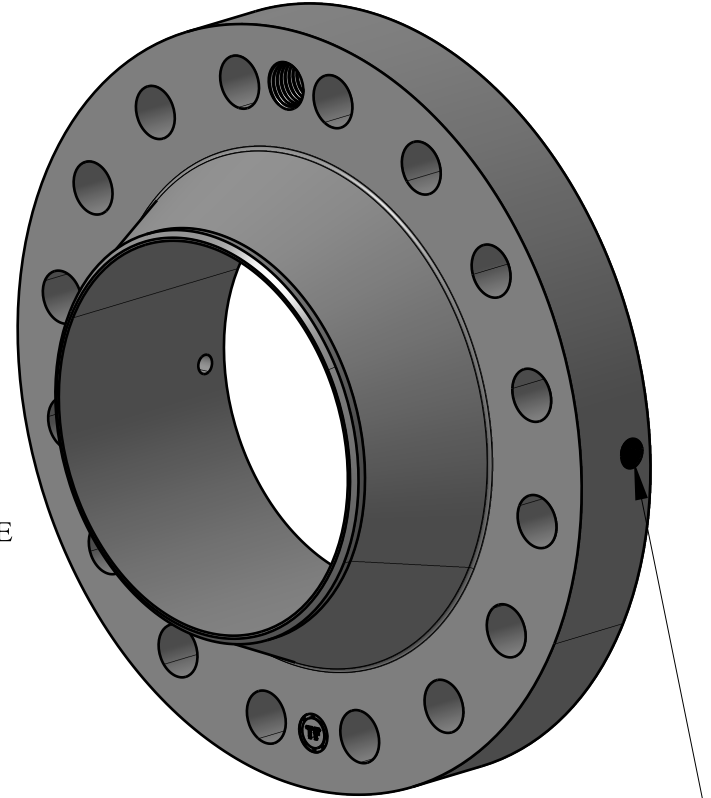

1 1/4-7 UNC
FOR JACK BOLT

1/2-14 NPT

SIZE: 10" NOM. X SHC: 20

TYPE: 600-FF-WELD-NECK-ORIF-FLANGE

**Texas
Flange**

PO Box 2889
Pearland, TX 77588
PH: 800-826-3801
FAX: 281-484-8730
www.texasflange.com