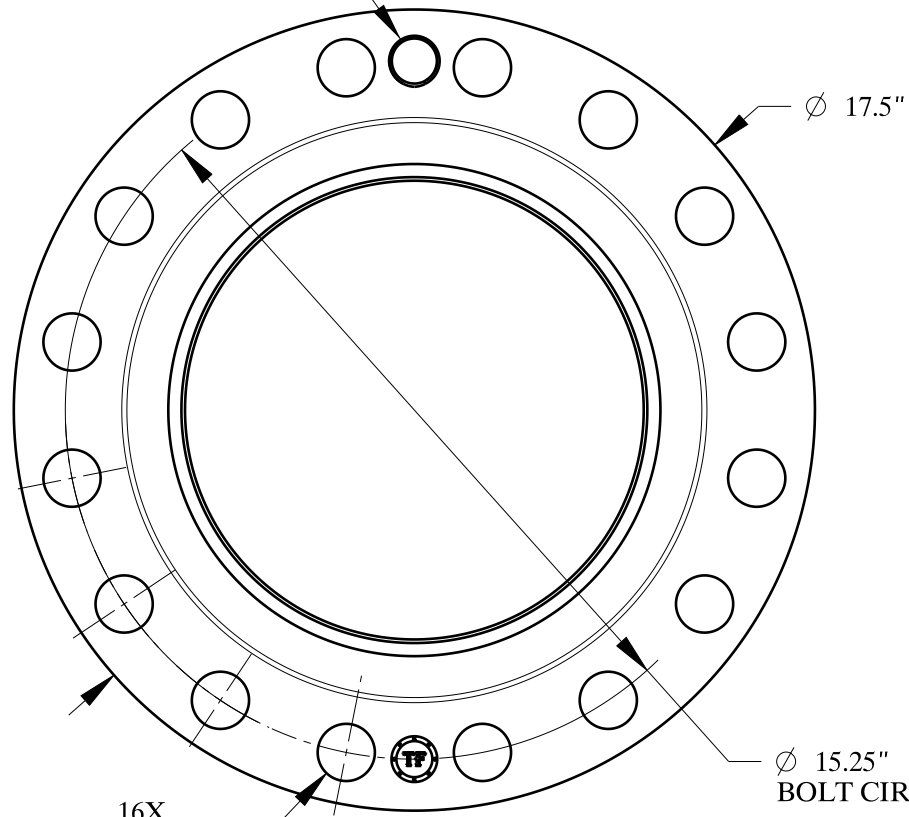

1 1/8-7 UNC  
FOR JACK BOLT

1/2-14 NPT

SIZE: 10" NOM. X SHC: STD  
TYPE: 400-RF-WELD-NECK-ORIF-FLANGE

**Texas  
Flange**

PO Box 2889  
Pearland, TX 77588  
PH: 800-826-3801  
FAX: 281-484-8730  
www.texasflange.com