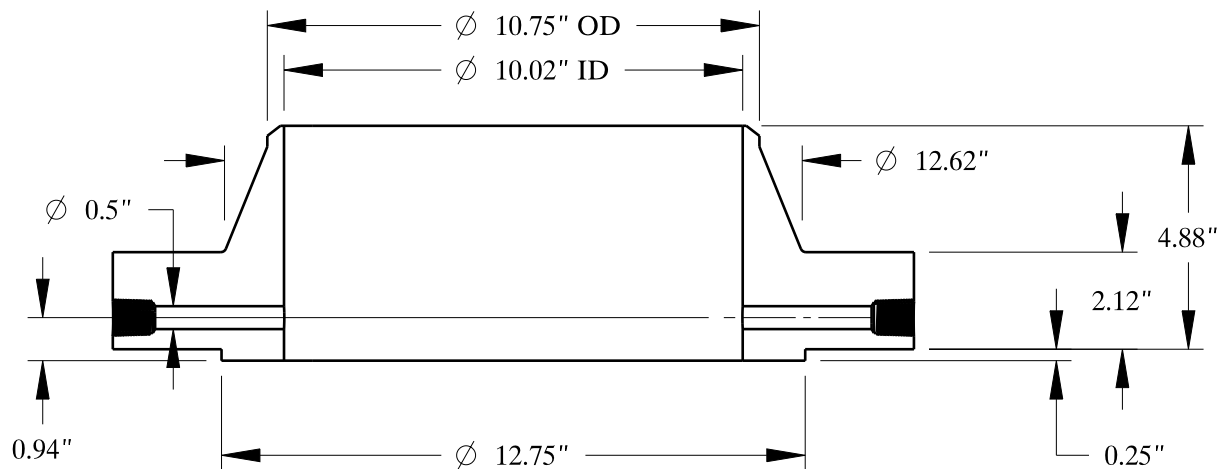

1 1/8-7 UNC  
FOR JACK BOLT

1/2-14 NPT

SIZE: 10" NOM. X SHC: STD  
TYPE: 400-RF-WELD-NECK-ORIF-FLANGE

**Texas  
Flange**

PO Box 2889  
Pearland, TX 77588  
PH: 800-826-3801  
FAX: 281-484-8730  
www.texasflange.com