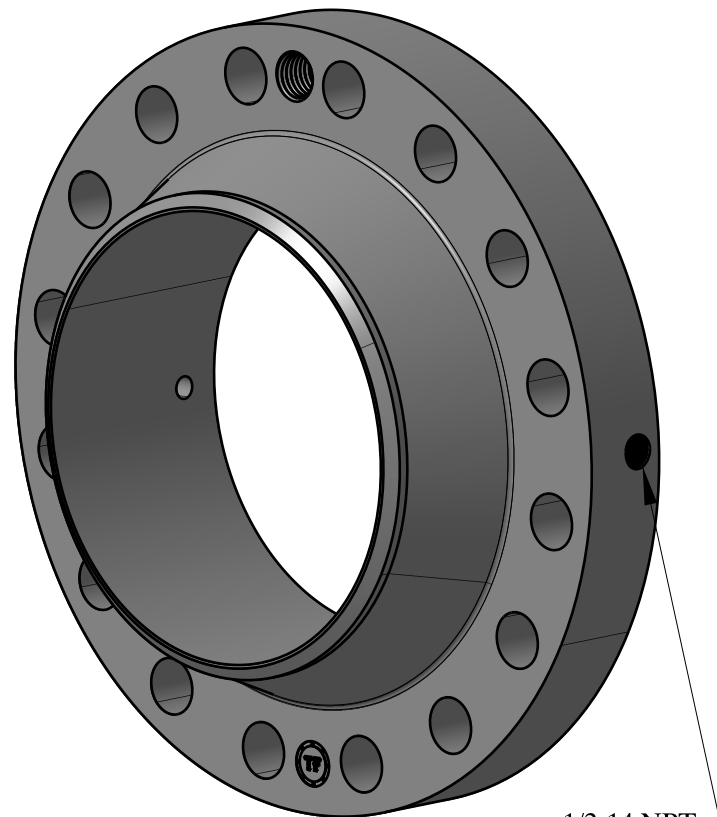

1 1/8-7 UNC  
FOR JACK BOLT

1/2-14 NPT

SIZE: 10" NOM. X SHC: STD  
TYPE: 400-RF-WELD-NECK-ORIF-FLANGE

**Texas  
Flange**

PO Box 2889  
Pearland, TX 77588  
PH: 800-826-3801  
FAX: 281-484-8730  
www.texasflange.com