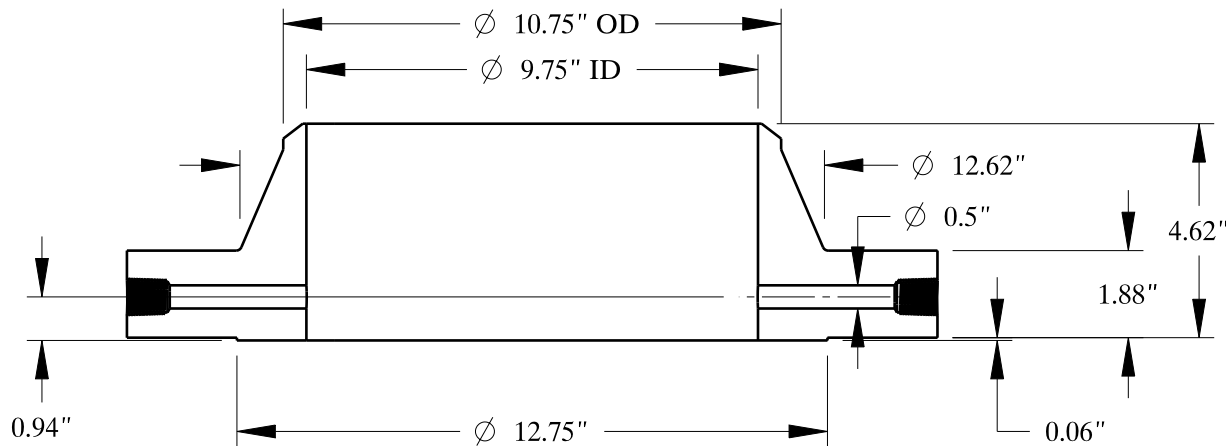

1-8 UNC
FOR JACK BOLT

1/2-14 NPT

SIZE: 10" NOM. X SHC: 60

TYPE: 300-RF-WELD-NECK-ORIF-FLANGE

**Texas
Flange**

PO Box 2889
Pearland, TX 77588
PH: 800-826-3801
FAX: 281-484-8730
www.texasflange.com