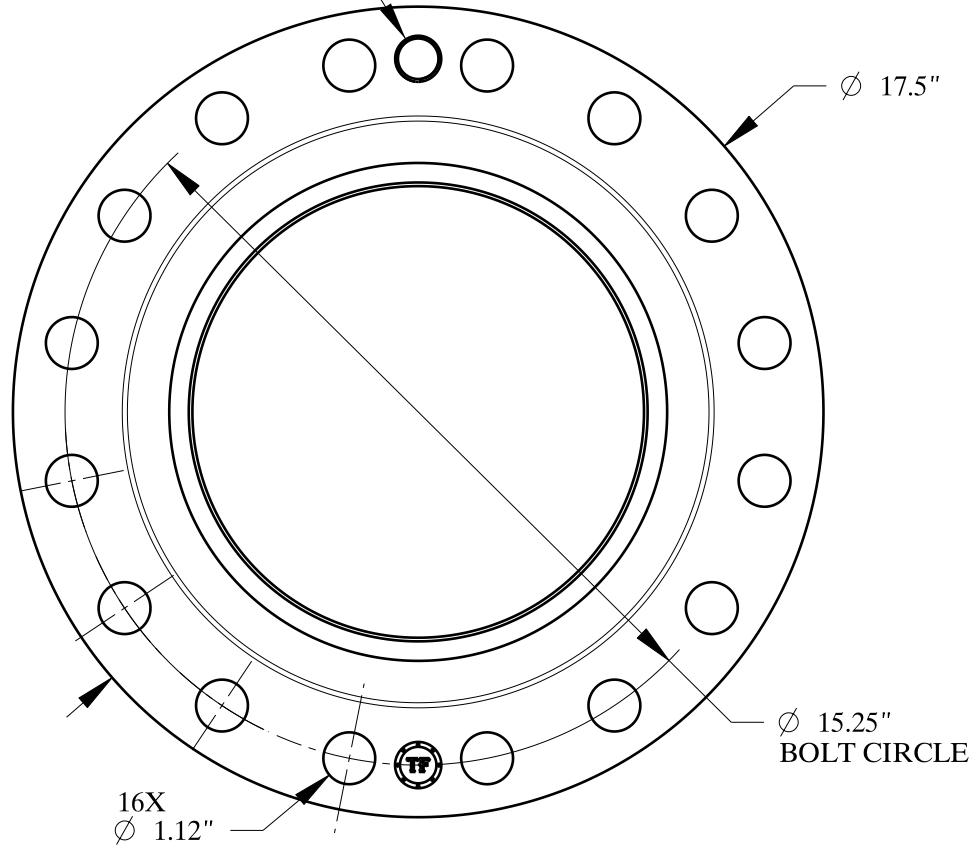

1-8 UNC
FOR JACK BOLT

1/2-14 NPT

SIZE: 10" NOM. X SHC: 60

TYPE: 300-RF-WELD-NECK-ORIF-FLANGE

**Texas
Flange**

PO Box 2889
Pearland, TX 77588
PH: 800-826-3801
FAX: 281-484-8730
www.texasflange.com