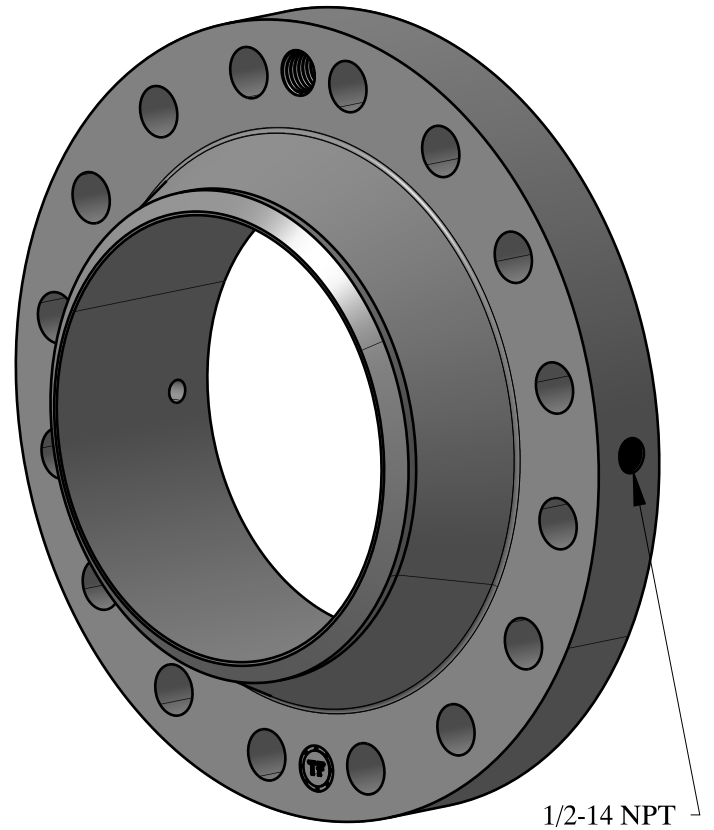

1-8 UNC
FOR JACK BOLT

1/2-14 NPT

SIZE: 10" NOM. X SHC: 60

TYPE: 300-RF-WELD-NECK-ORIF-FLANGE

**Texas
Flange**

PO Box 2889
Pearland, TX 77588
PH: 800-826-3801
FAX: 281-484-8730
www.texasflange.com