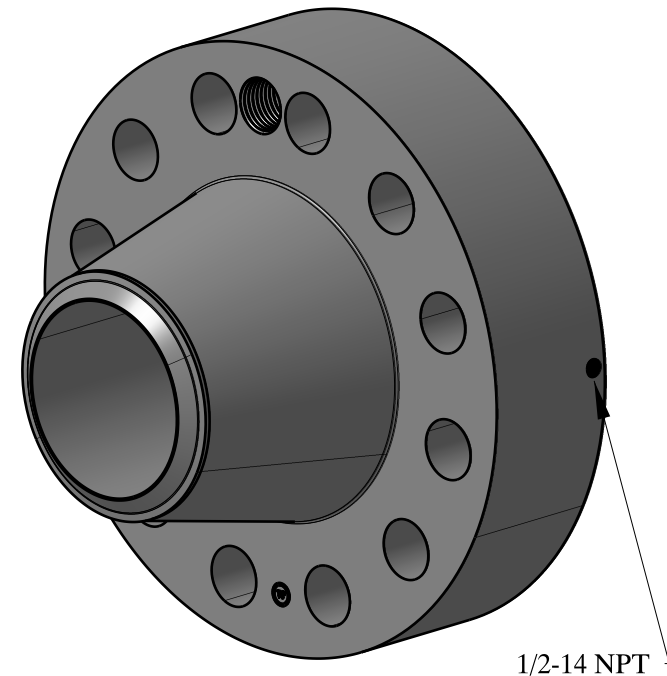

2 1/2-4 UNC
FOR JACK BOLT

1/2-14 NPT

SIZE: 10" NOM. X SHC: 160
TYPE: 2500-FF-WELD-NECK-ORIF-FLANGE

**Texas
Flange**

PO Box 2889
Pearland, TX 77588
PH: 800-826-3801
FAX: 281-484-8730
www.texasflange.com