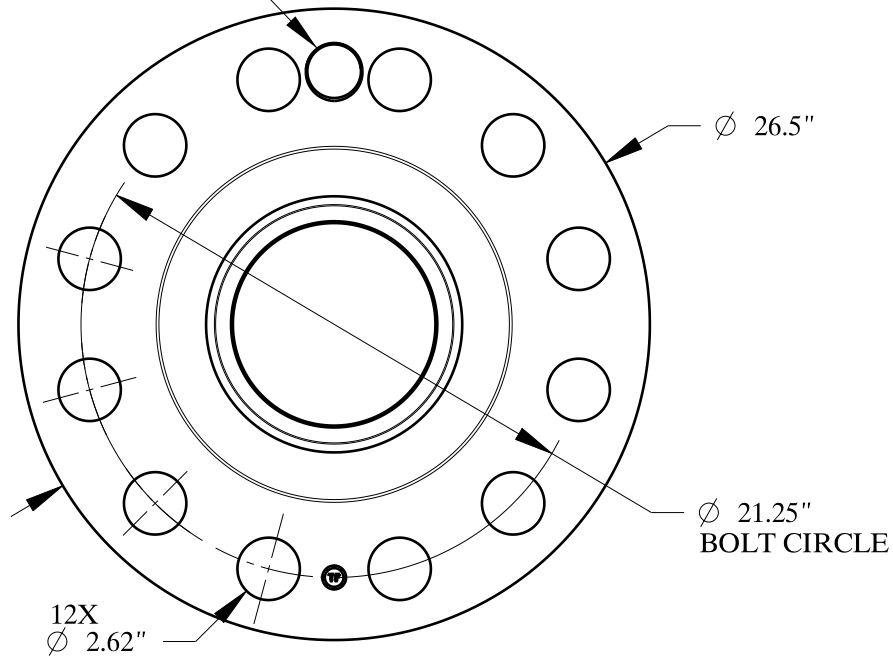

2 1/2-4 UNC
FOR JACK BOLT

1/2-14 NPT

SIZE: 10" NOM. X SHC: 160
TYPE: 2500-FF-WELD-NECK-ORIF-FLANGE

**Texas
Flange**

PO Box 2889
Pearland, TX 77588
PH: 800-826-3801
FAX: 281-484-8730
www.texasflange.com