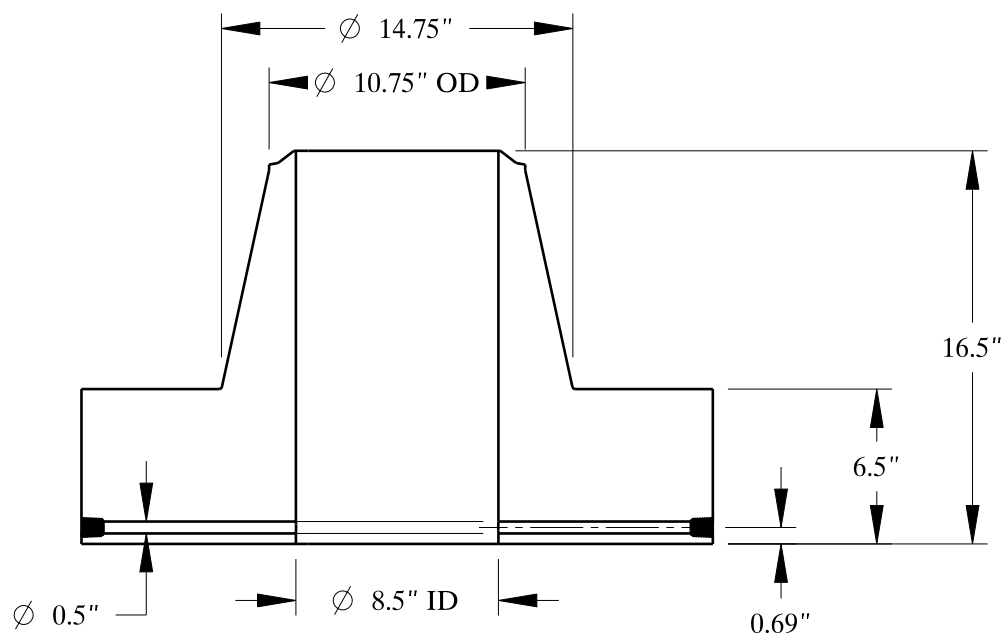

2 1/2-4 UNC
FOR JACK BOLT

1/2-14 NPT

SIZE: 10" NOM. X SHC: 160
TYPE: 2500-FF-WELD-NECK-ORIF-FLANGE

**Texas
Flange**

PO Box 2889
Pearland, TX 77588
PH: 800-826-3801
FAX: 281-484-8730
www.texasflange.com