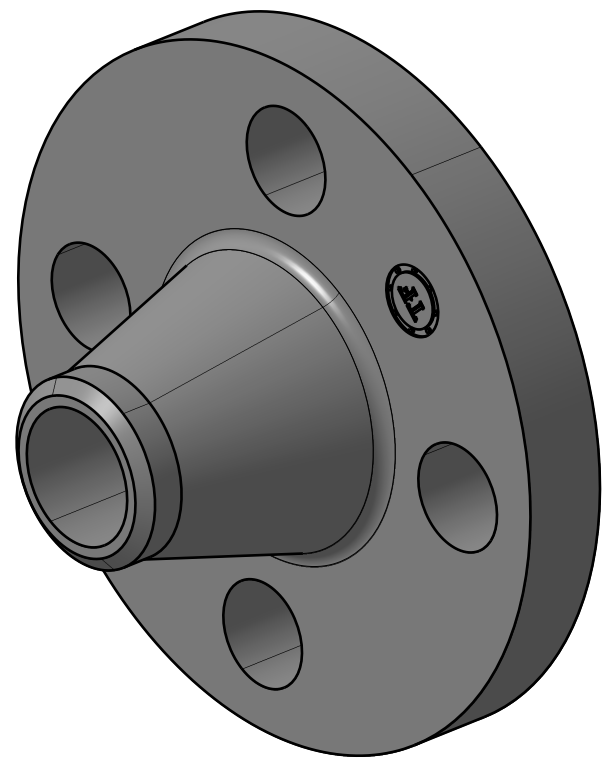

4X  
Ø 0.75"

Ø 4.88"

Ø 3.5"  
BOLT CIRCLE

SIZE:	1" NOM. X SHC: XH
TYPE:	300-WELD-NECK-FF-FLANGE
 <b>Texas Flange</b>	