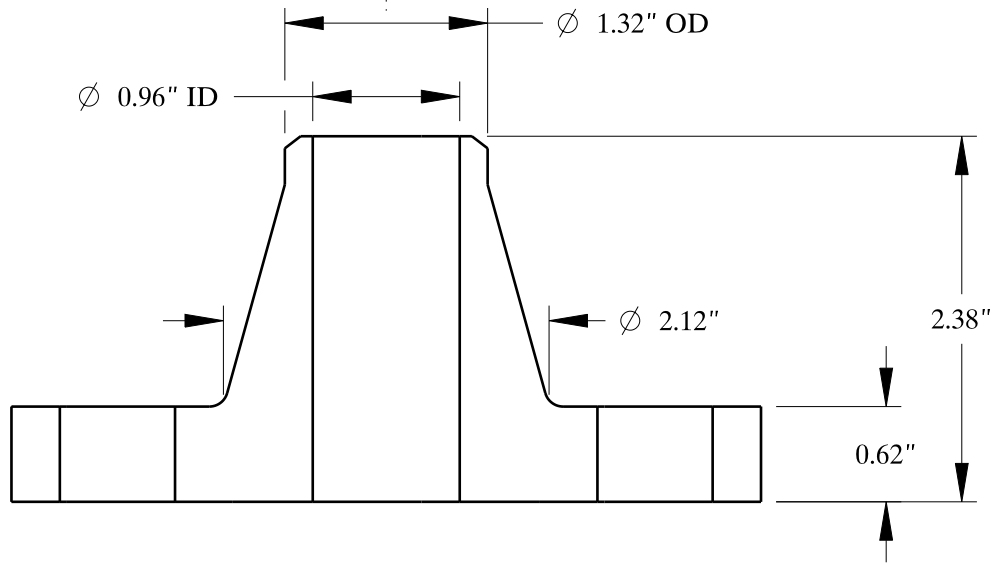

4X  
Ø 0.75"

Ø 4.88"

Ø 3.5"  
BOLT CIRCLE

SIZE:	1" NOM. X SHC: XH
TYPE:	300-WELD-NECK-FF-FLANGE
 <b>Texas Flange</b>	