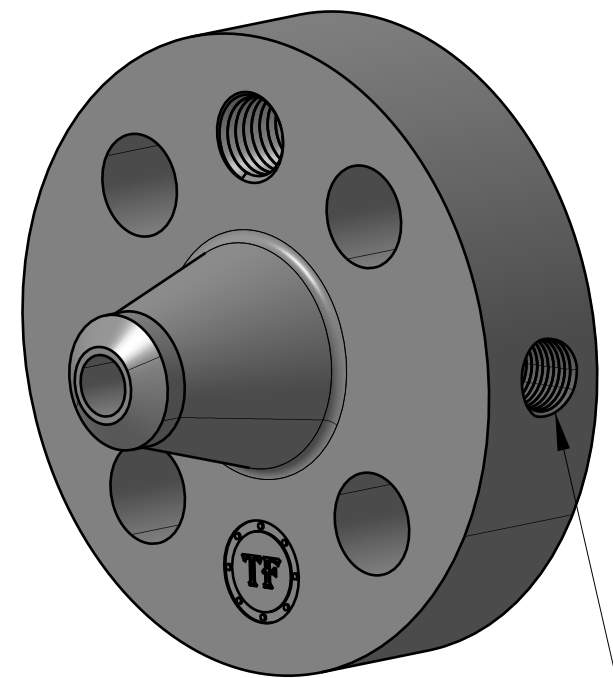

7/8-9 UNC
FOR JACK BOLT

Ø 6.25"

4X
Ø 1"

Ø 4.25"
BOLT CIRCLE

1/2-14 NPT

SIZE:	1" NOM. X SHC: XXH
TYPE:	2500-RF-WELD-NECK-ORIF-FLANGE
	Texas Flange
PO Box 2889 Pearland, TX 77588 PH: 800-826-3801 FAX: 281-484-8730 www.texasflange.com	