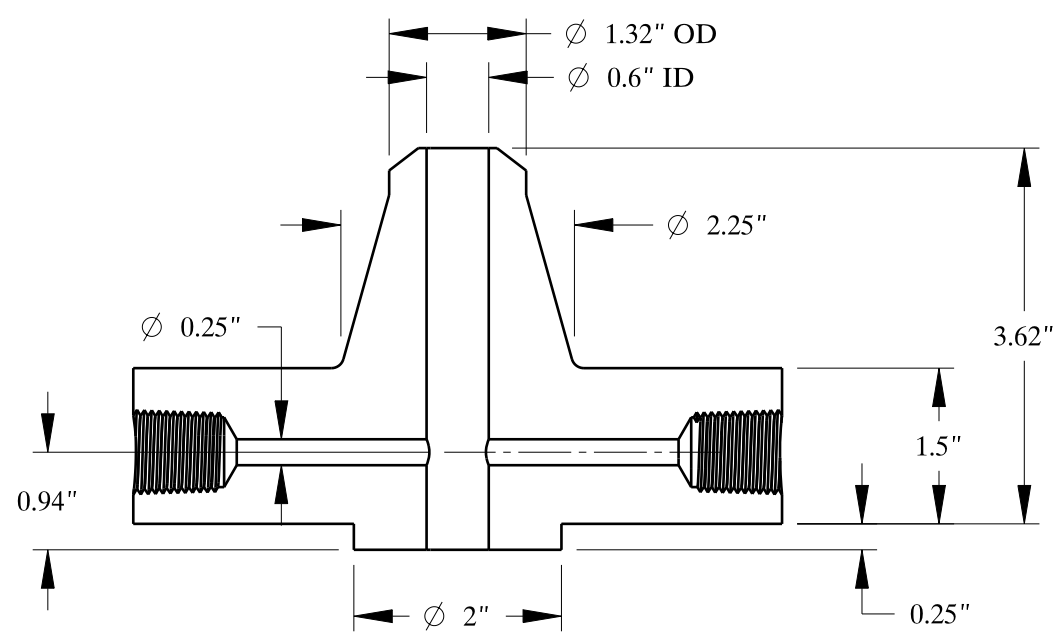

7/8-9 UNC
FOR JACK BOLT

Ø 6.25"

4X
Ø 1"

Ø 4.25"
BOLT CIRCLE

1/2-14 NPT

SIZE:	1" NOM. X SHC: XXH
TYPE:	2500-RF-WELD-NECK-ORIF-FLANGE
	Texas Flange
PO Box 2889 Pearland, TX 77588 PH: 800-826-3801 FAX: 281-484-8730 www.texasflange.com	