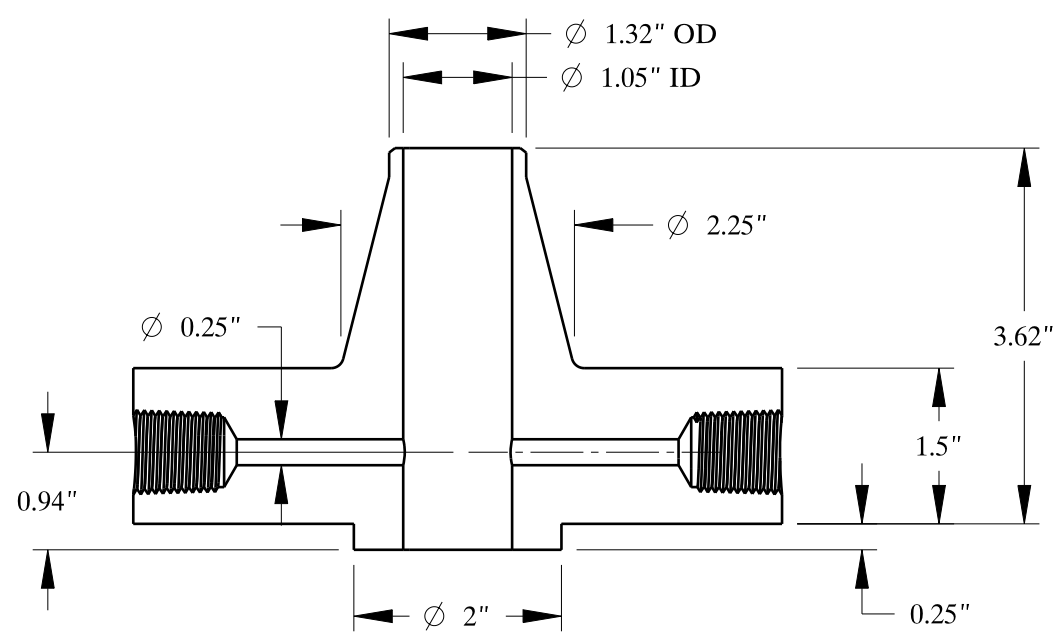

7/8-9 UNC
FOR JACK BOLT

Ø 6.25"

4X
Ø 1"

Ø 4.25"
BOLT CIRCLE

1/2-14 NPT

SIZE:	1" NOM. X SHC: STD
TYPE:	2500-RF-WELD-NECK-ORIF-FLANGE
	Texas Flange
PO Box 2889 Pearland, TX 77588 PH: 800-826-3801 FAX: 281-484-8730 www.texasflange.com	