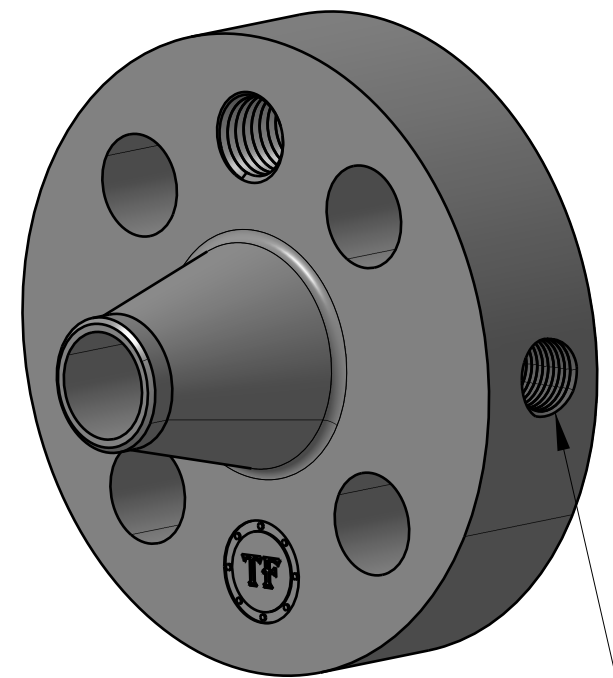

7/8-9 UNC
FOR JACK BOLT

Ø 6.25"

4X
Ø 1"

Ø 4.25"
BOLT CIRCLE

1/2-14 NPT

SIZE:	1" NOM. X SHC: STD
TYPE:	2500-RF-WELD-NECK-ORIF-FLANGE
	Texas Flange
PO Box 2889 Pearland, TX 77588 PH: 800-826-3801 FAX: 281-484-8730 www.texasflange.com	