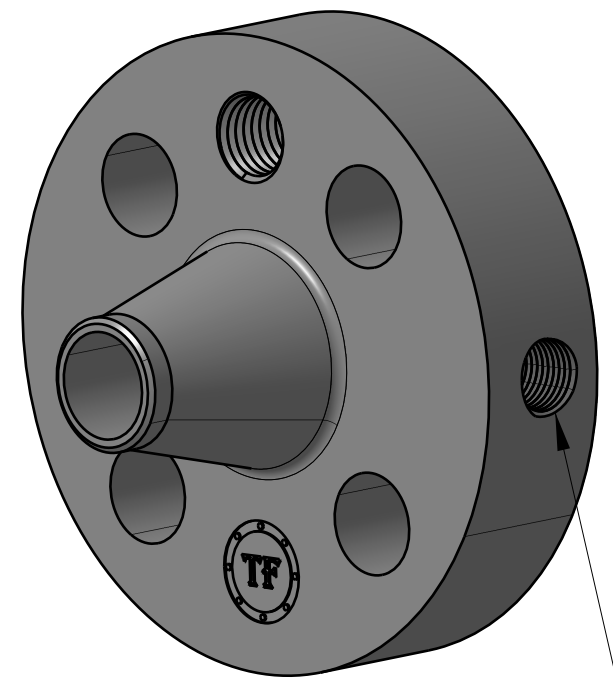

7/8-9 UNC  
FOR JACK BOLT

Ø 6.25"

4X  
Ø 1"

Ø 4.25"  
BOLT CIRCLE

1/2-14 NPT

SIZE:	1" NOM. X SHC: 40
TYPE:	2500-RF-WELD-NECK-ORIF-FLANGE
	<b>Texas Flange</b>
PO Box 2889 Pearland, TX 77588 PH: 800-826-3801 FAX: 281-484-8730 www.texasflange.com	