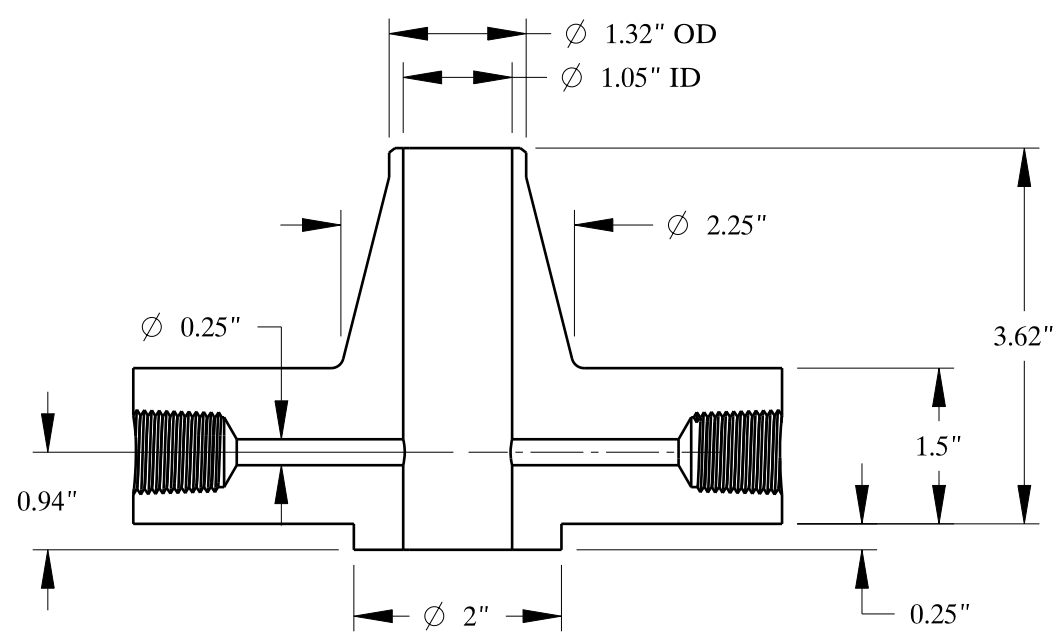

7/8-9 UNC  
FOR JACK BOLT

Ø 6.25"

4X  
Ø 1"

Ø 4.25"  
BOLT CIRCLE

1/2-14 NPT

SIZE:	1" NOM. X SHC: 40
TYPE:	2500-RF-WELD-NECK-ORIF-FLANGE
	<b>Texas Flange</b>
PO Box 2889 Pearland, TX 77588 PH: 800-826-3801 FAX: 281-484-8730 www.texasflange.com	