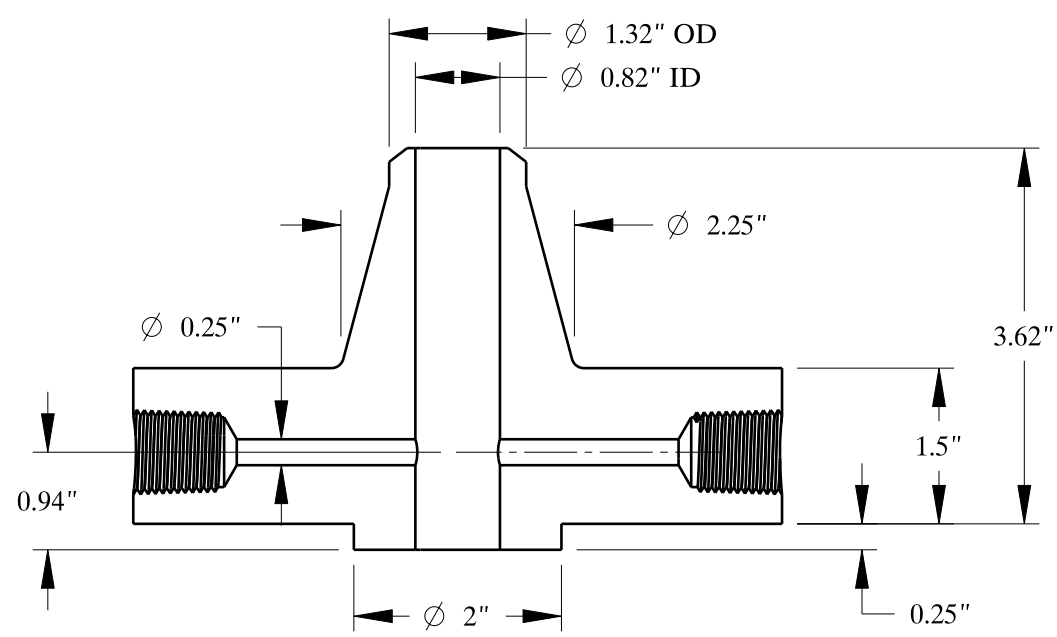

7/8-9 UNC
FOR JACK BOLT

Ø 6.25"

4X
Ø 1"

Ø 4.25"
BOLT CIRCLE

1/2-14 NPT

SIZE:	1" NOM. X SHC: 160
TYPE:	2500-RF-WELD-NECK-ORIF-FLANGE
 Texas Flange	
PO Box 2889 Pearland, TX 77588 PH: 800-826-3801 FAX: 281-484-8730 www.texasflange.com	