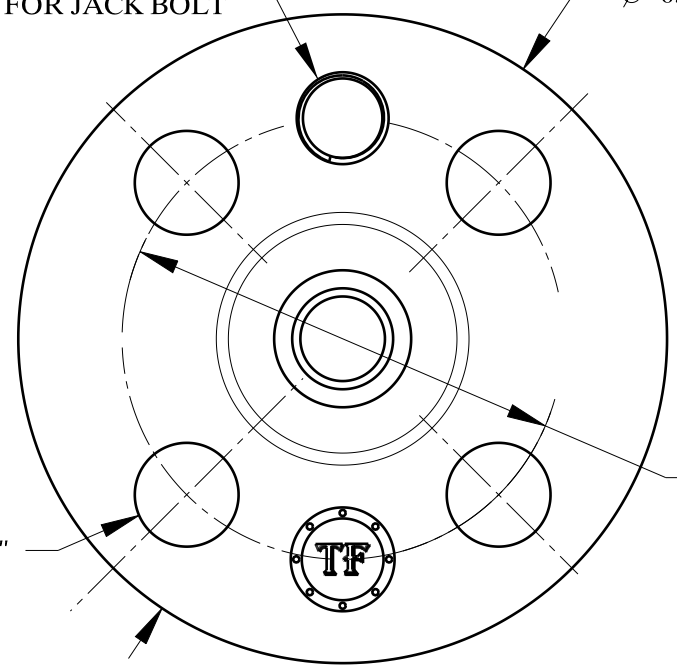

7/8-9 UNC
FOR JACK BOLT

Ø 6.25"

4X
Ø 1"

Ø 4.25"
BOLT CIRCLE

1/2-14 NPT

SIZE:	1" NOM. X SHC: 160
TYPE:	2500-RF-WELD-NECK-ORIF-FLANGE
 Texas Flange	
PO Box 2889 Pearland, TX 77588 PH: 800-826-3801 FAX: 281-484-8730 www.texasflange.com	