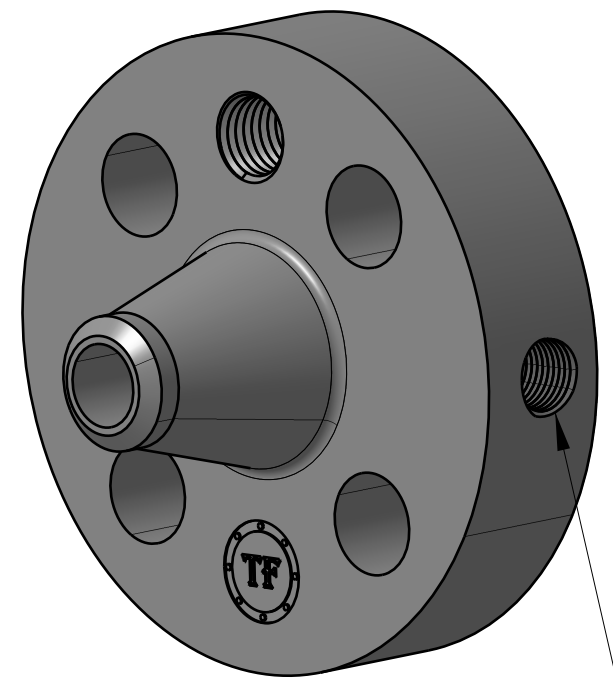

7/8-9 UNC
FOR JACK BOLT

Ø 6.25"

4X
Ø 1"

Ø 4.25"
BOLT CIRCLE

1/2-14 NPT

SIZE:	1" NOM. X SHC: 160
TYPE:	2500-RF-WELD-NECK-ORIF-FLANGE
 Texas Flange	
PO Box 2889 Pearland, TX 77588 PH: 800-826-3801 FAX: 281-484-8730 www.texasflange.com	