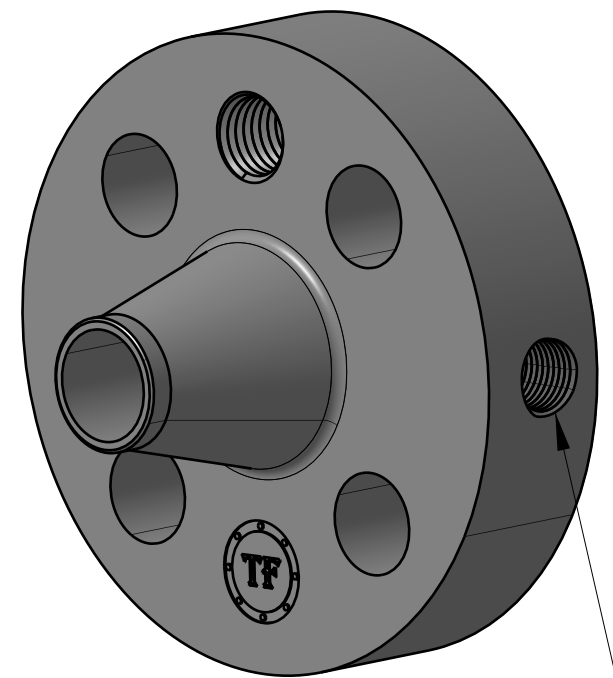

7/8-9 UNC
FOR JACK BOLT

Ø 6.25"

4X
Ø 1"

Ø 4.25"
BOLT CIRCLE

1/2-14 NPT

SIZE:	1" NOM. X SHC: 10
TYPE:	2500-RF-WELD-NECK-ORIF-FLANGE
	Texas Flange
PO Box 2889 Pearland, TX 77588 PH: 800-826-3801 FAX: 281-484-8730 www.texasflange.com	