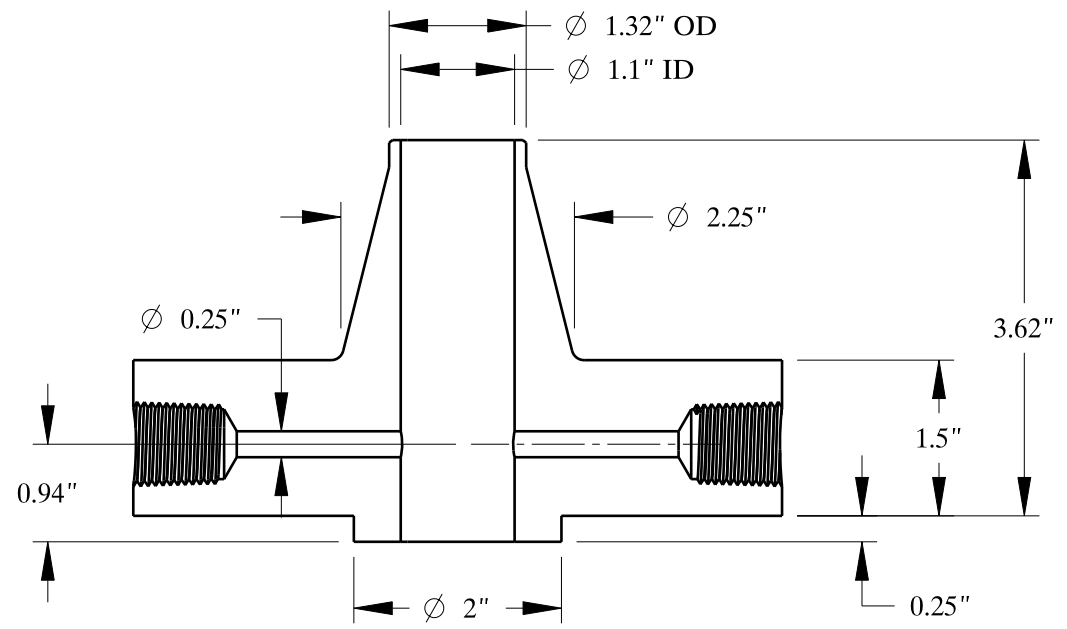

7/8-9 UNC
FOR JACK BOLT

Ø 6.25"

4X
Ø 1"

Ø 4.25"
BOLT CIRCLE

1/2-14 NPT

SIZE:	1" NOM. X SHC: 10
TYPE:	2500-RF-WELD-NECK-ORIF-FLANGE
	Texas Flange
PO Box 2889 Pearland, TX 77588 PH: 800-826-3801 FAX: 281-484-8730 www.texasflange.com	