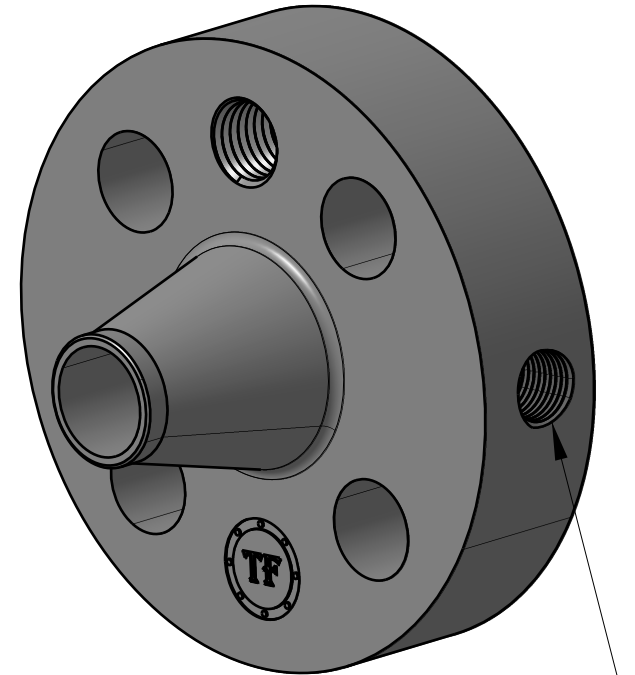

7/8-9 UNC
FOR JACK BOLT

Ø 6.25"

4X
Ø 1"

Ø 4.25"
BOLT CIRCLE

1/2-14 NPT

SIZE: 1" NOM. X SHC: 10
TYPE: 2500-FF-WELD-NECK-ORIF-FLANGE

**Texas
Flange**

PO Box 2889
Pearland, TX 77588
PH: 800-826-3801
FAX: 281-484-8730
www.texasflange.com