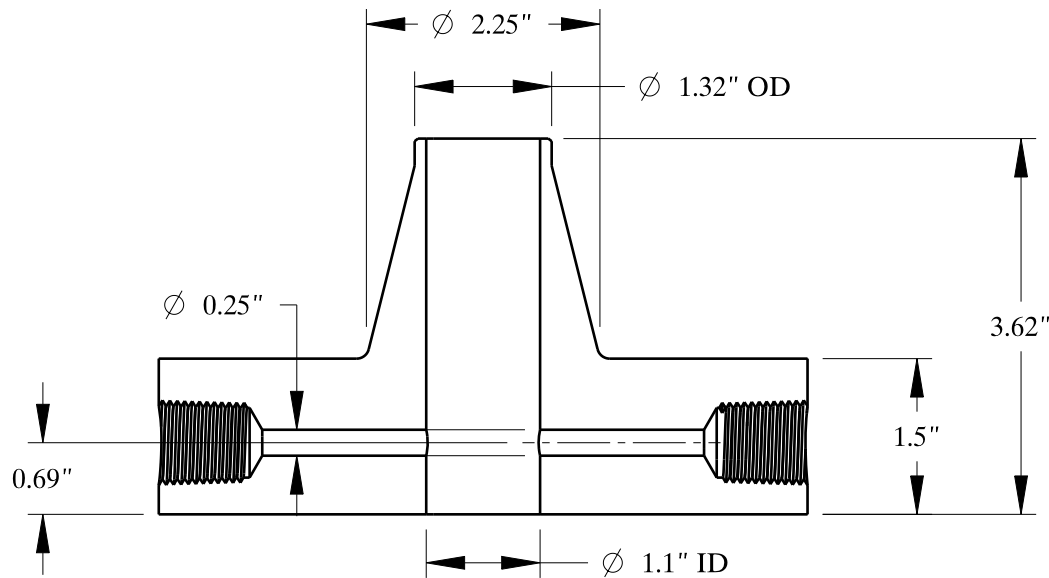

7/8-9 UNC
FOR JACK BOLT

Ø 6.25"

4X
Ø 1"

Ø 4.25"
BOLT CIRCLE

1/2-14 NPT

SIZE: 1" NOM. X SHC: 10
TYPE: 2500-FF-WELD-NECK-ORIF-FLANGE

**Texas
Flange**

PO Box 2889
Pearland, TX 77588
PH: 800-826-3801
FAX: 281-484-8730
www.texasflange.com